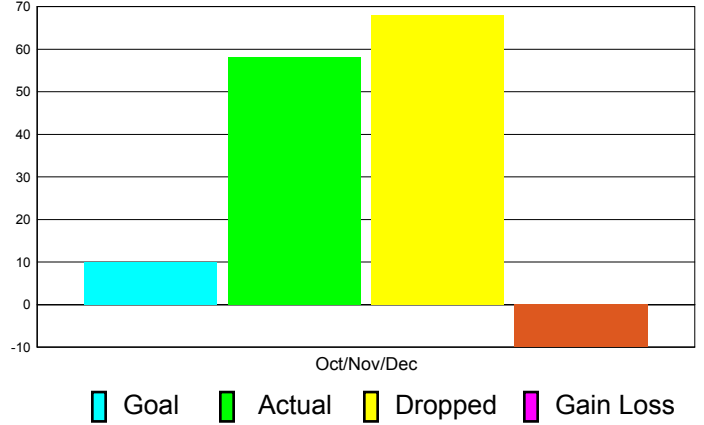

Membership Results 2011-2012

Goal, New, Dropped, Gain/Loss